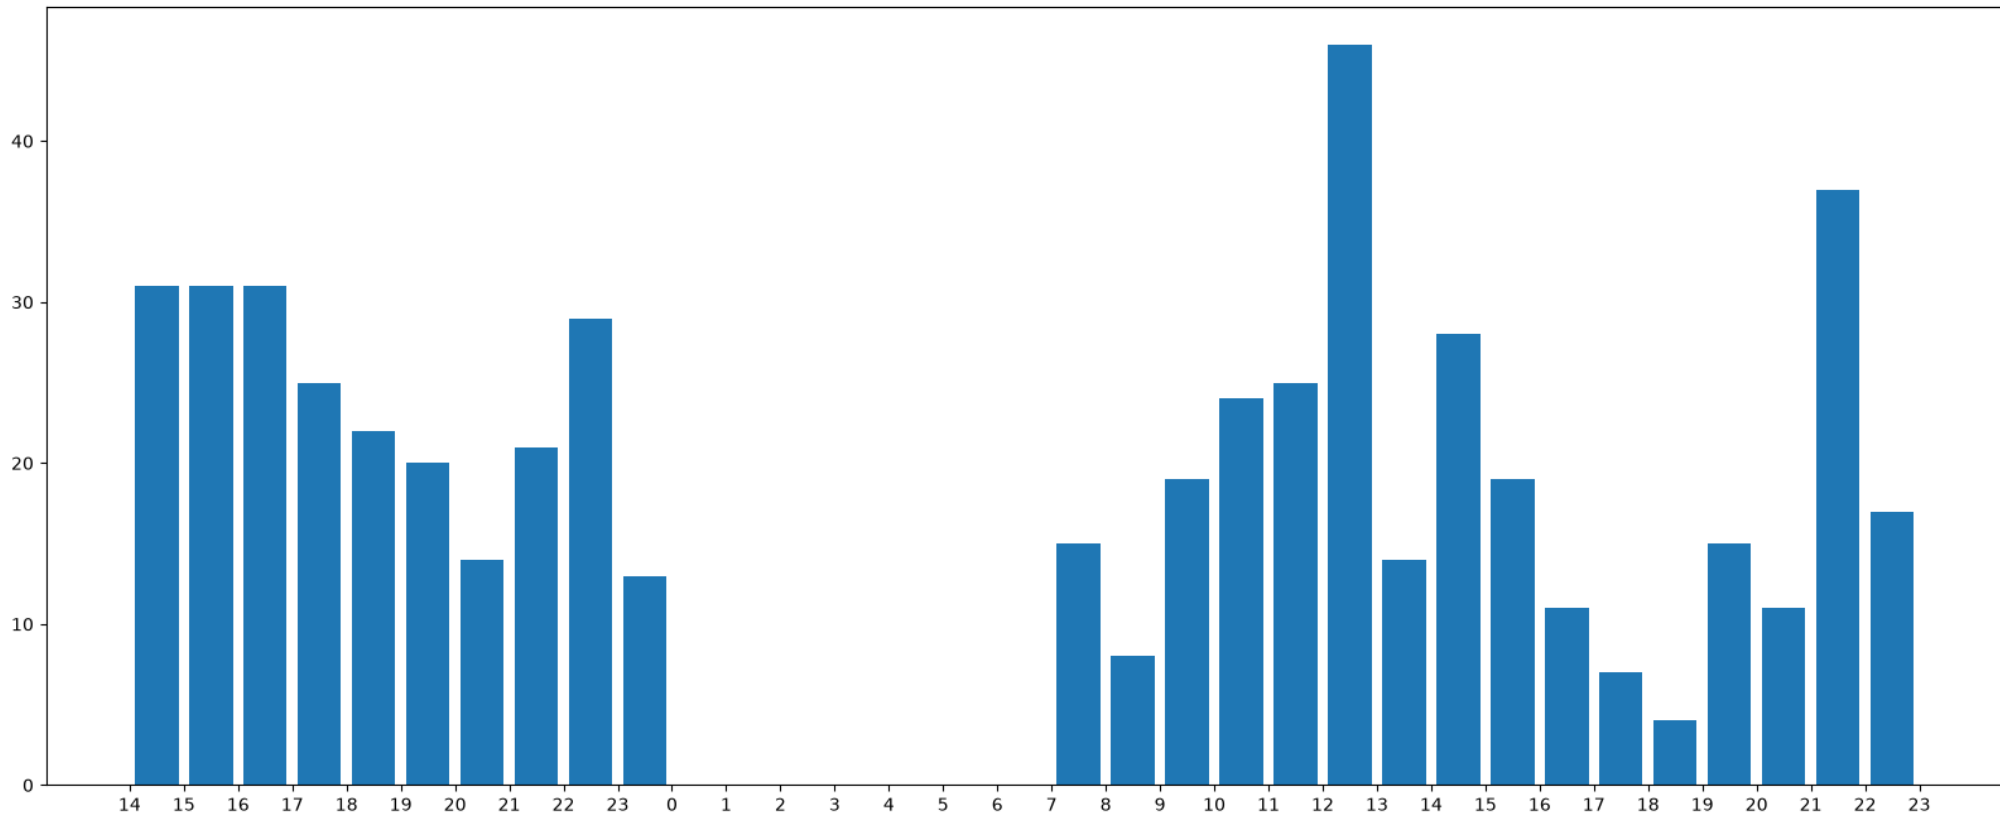

Rover Activity

VE3KGC/R	16	FN15, FN25, FN14
VE2NR/R	10	FN26, FN16, FN14
VA3TEC/R	10	FN14, FN16
VA3CDD/R	7	FN15, FN25, FN14, FN24
VA3SGE/R	6	FN25, FN15
VE3HOA/R	4	FN15, FN25
VA3VXN/R	4	FN15, FN14
VA3DGN/R	4	FN15, FN14
VA3ELE/R	4	FN14, FN13, EN94, EN83
VE3OIL/R	2	FN13, FN14
Others	6	DO33, EM15, EM46, EM55, EN81, FN31
Total:	73	(vs. 66 in 2025)

QSOs per hour