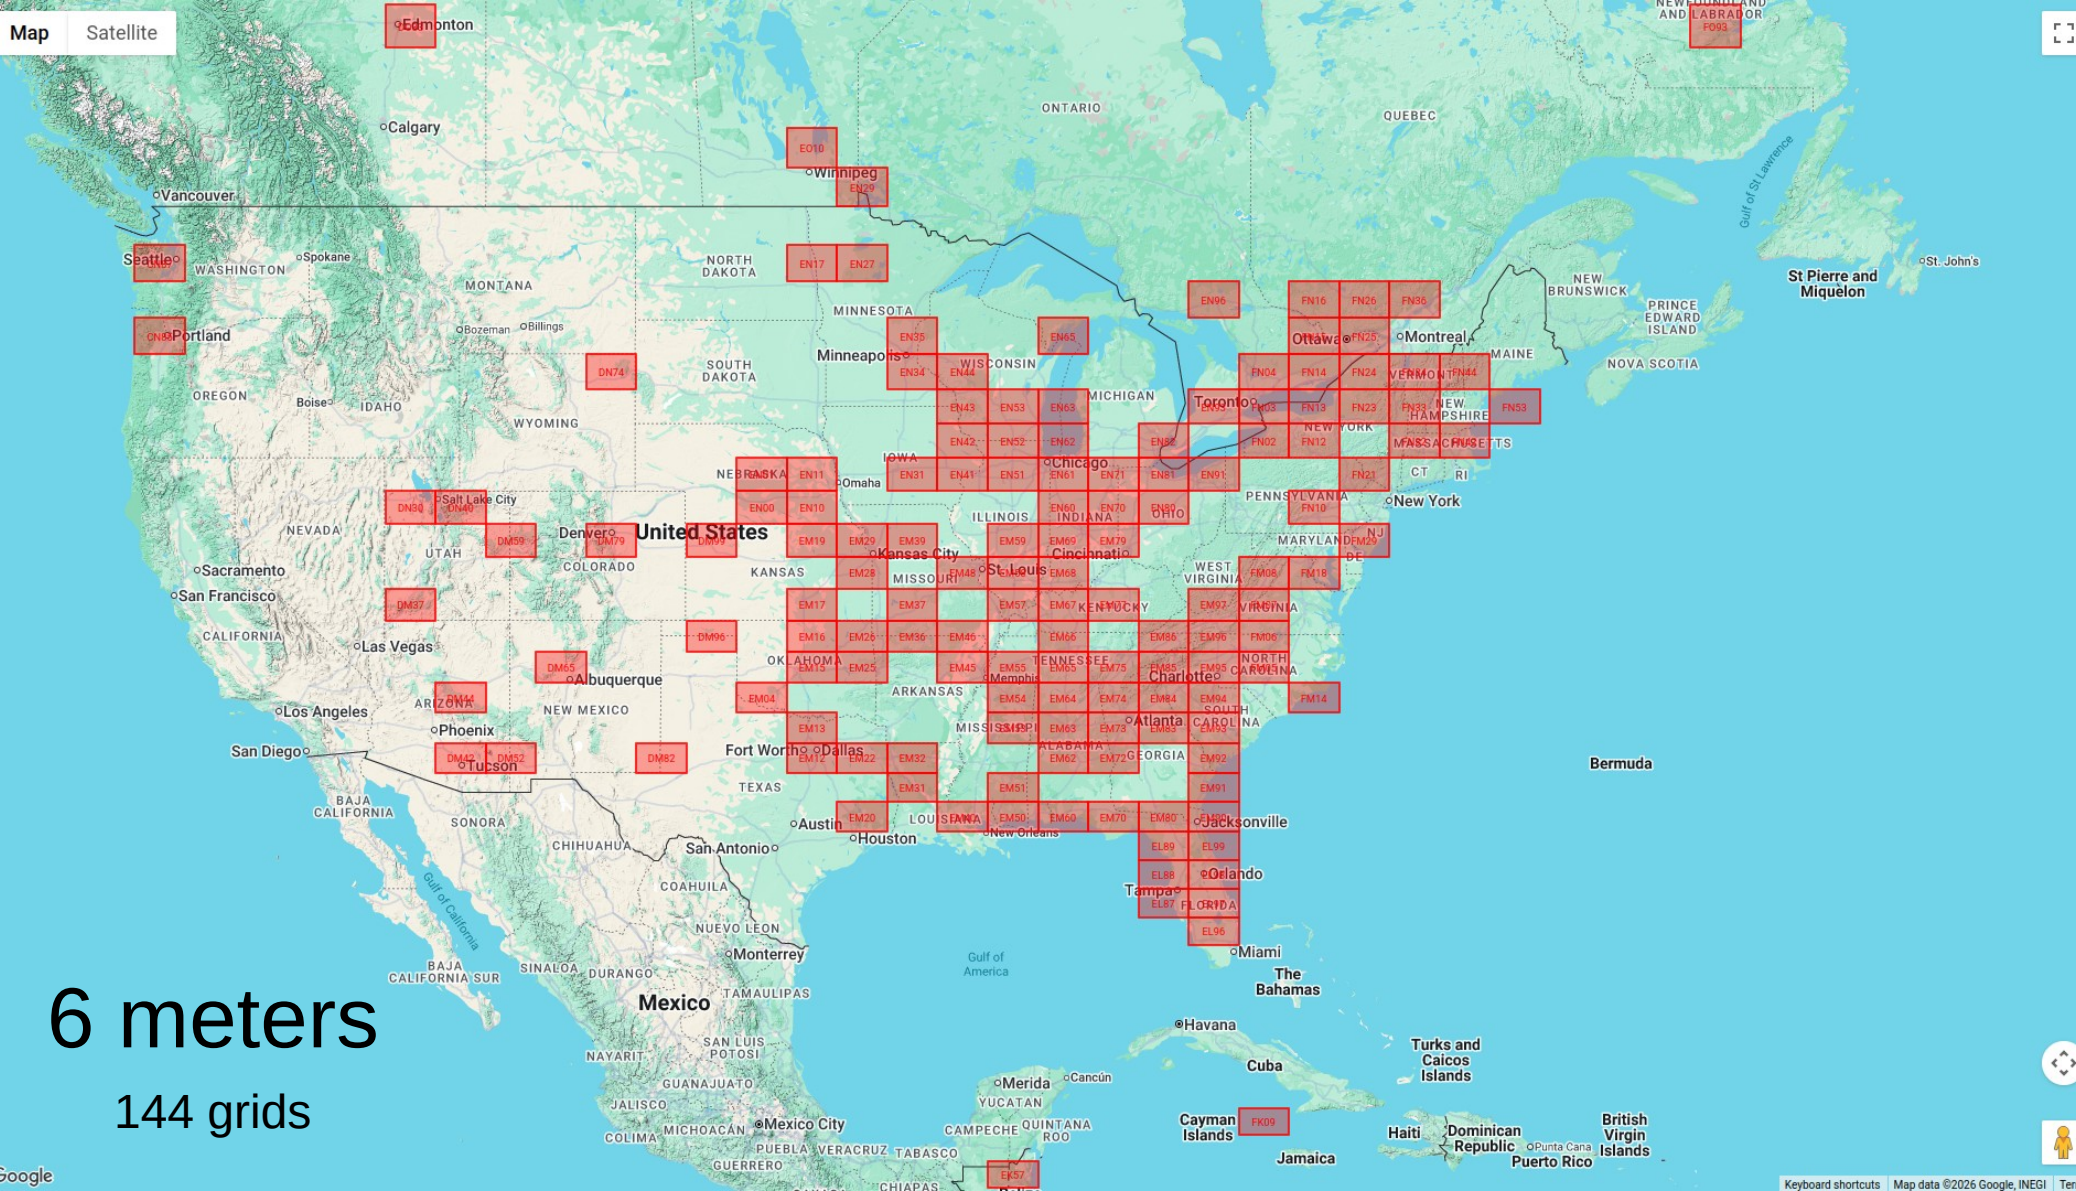

# June VHF Contest 2026 Recap

6 meters  
144 grids

222 MHz

23 grids

Map Satellite

432 MHz  
8 grids

Map Satellite

# 1296 MHz

## 6 grids

# Rover Activity

VE3KGC/R	16	FN15, FN25, FN14
VE2NR/R	10	FN26, FN16, FN14
VA3TEC/R	10	FN14, FN16
VA3CDD/R	7	FN15, FN25, FN14, FN24
VA3SGE/R	6	FN25, FN15
VE3HOA/R	4	FN15, FN25
VA3VXN/R	4	FN15, FN14
VA3DGN/R	4	FN15, FN14
VA3ELE/R	4	FN14, FN13, EN94, EN83
VE3OIL/R	2	FN13, FN14
Others	6	DO33, EM15, EM46, EM55, EN81, FN31
Total:	73	(vs. 66 in 2025)