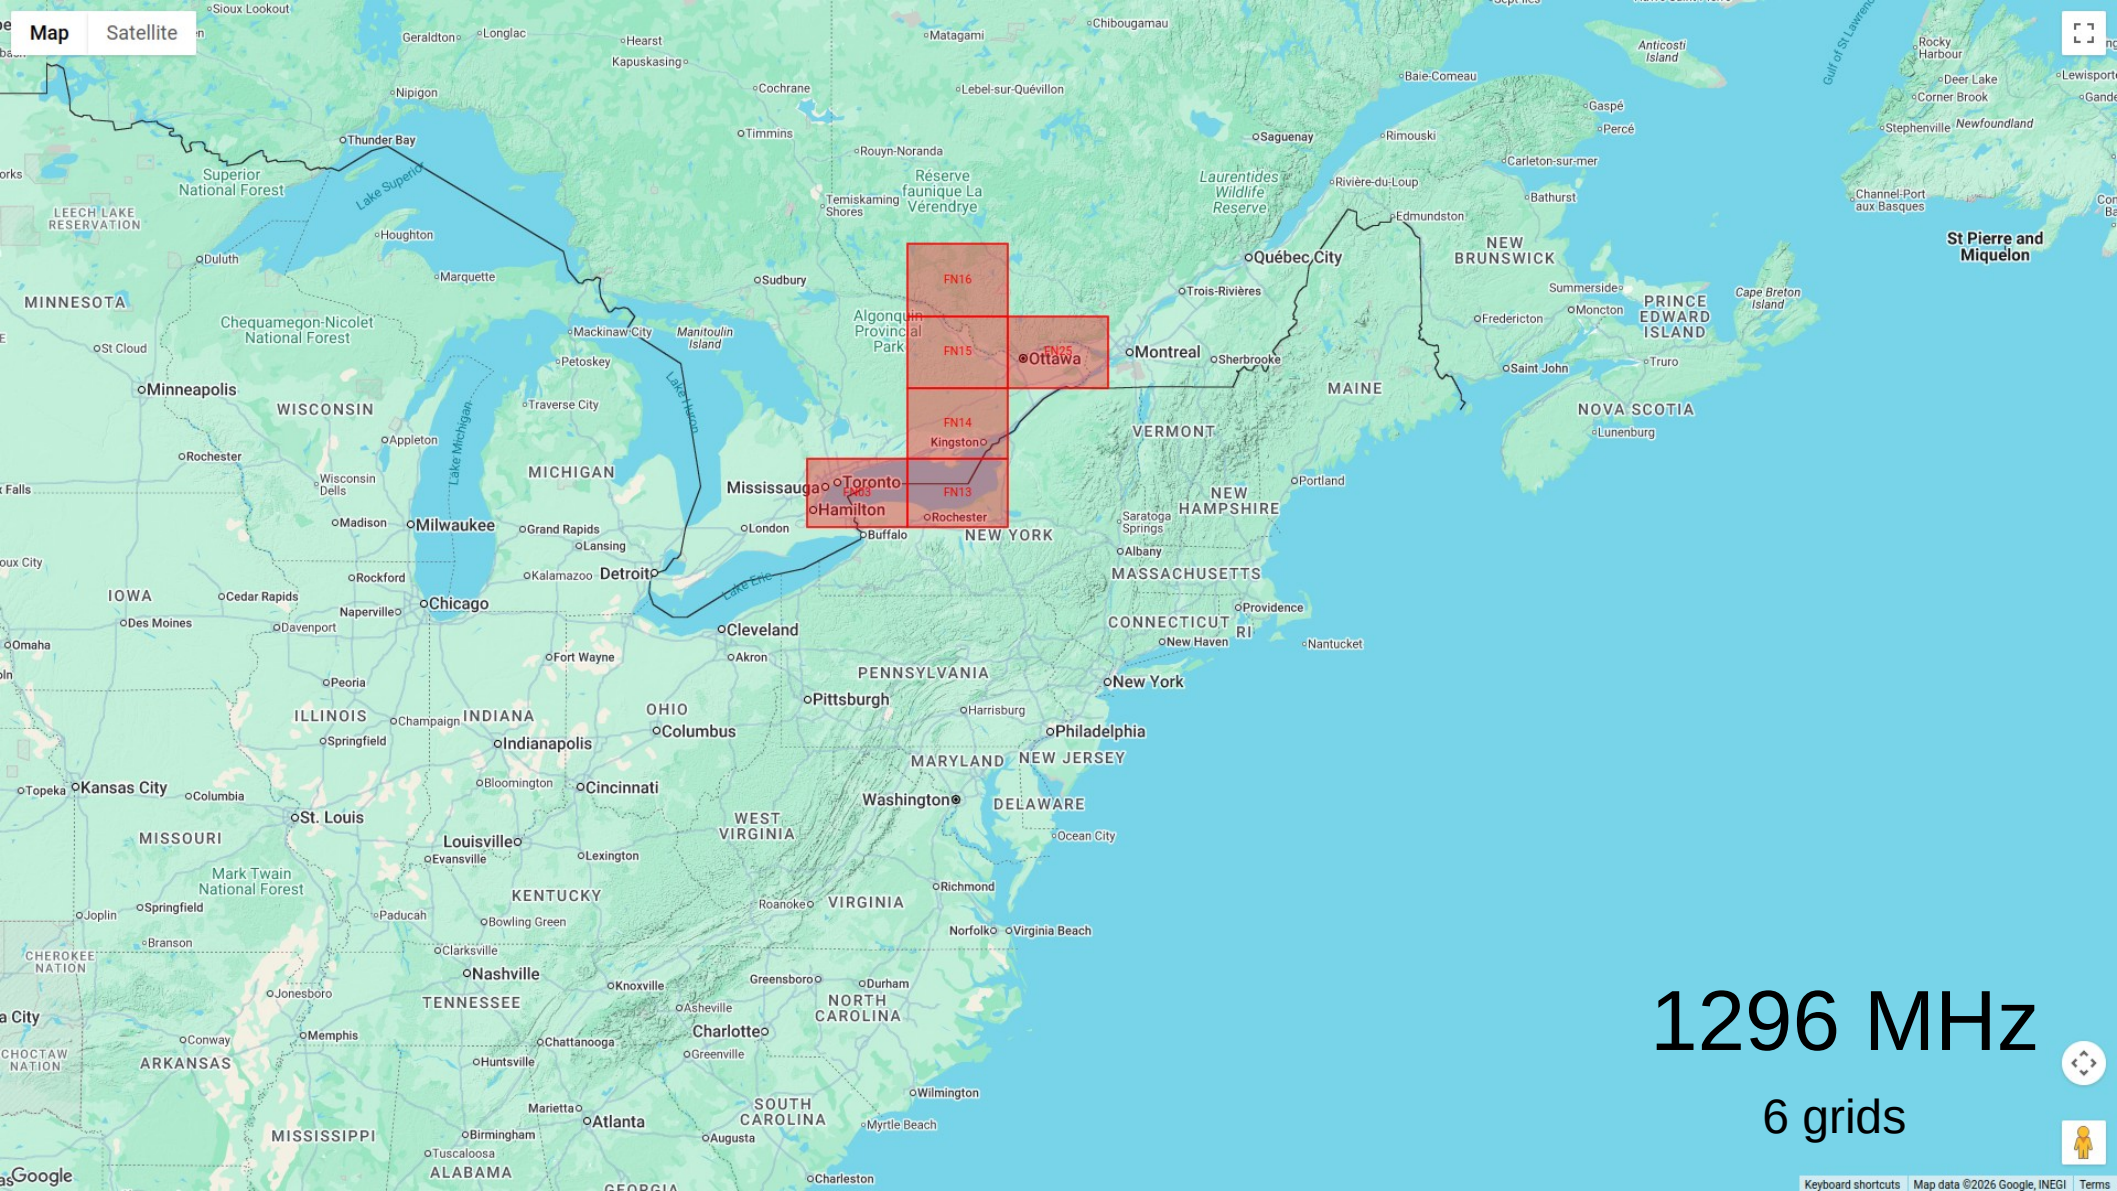

# June VHF Contest 2026 Recap

6 meters  
144 grids

222 MHz

23 grids

Map Satellite

432 MHz  
8 grids

Map Satellite

# 1296 MHz

## 6 grids