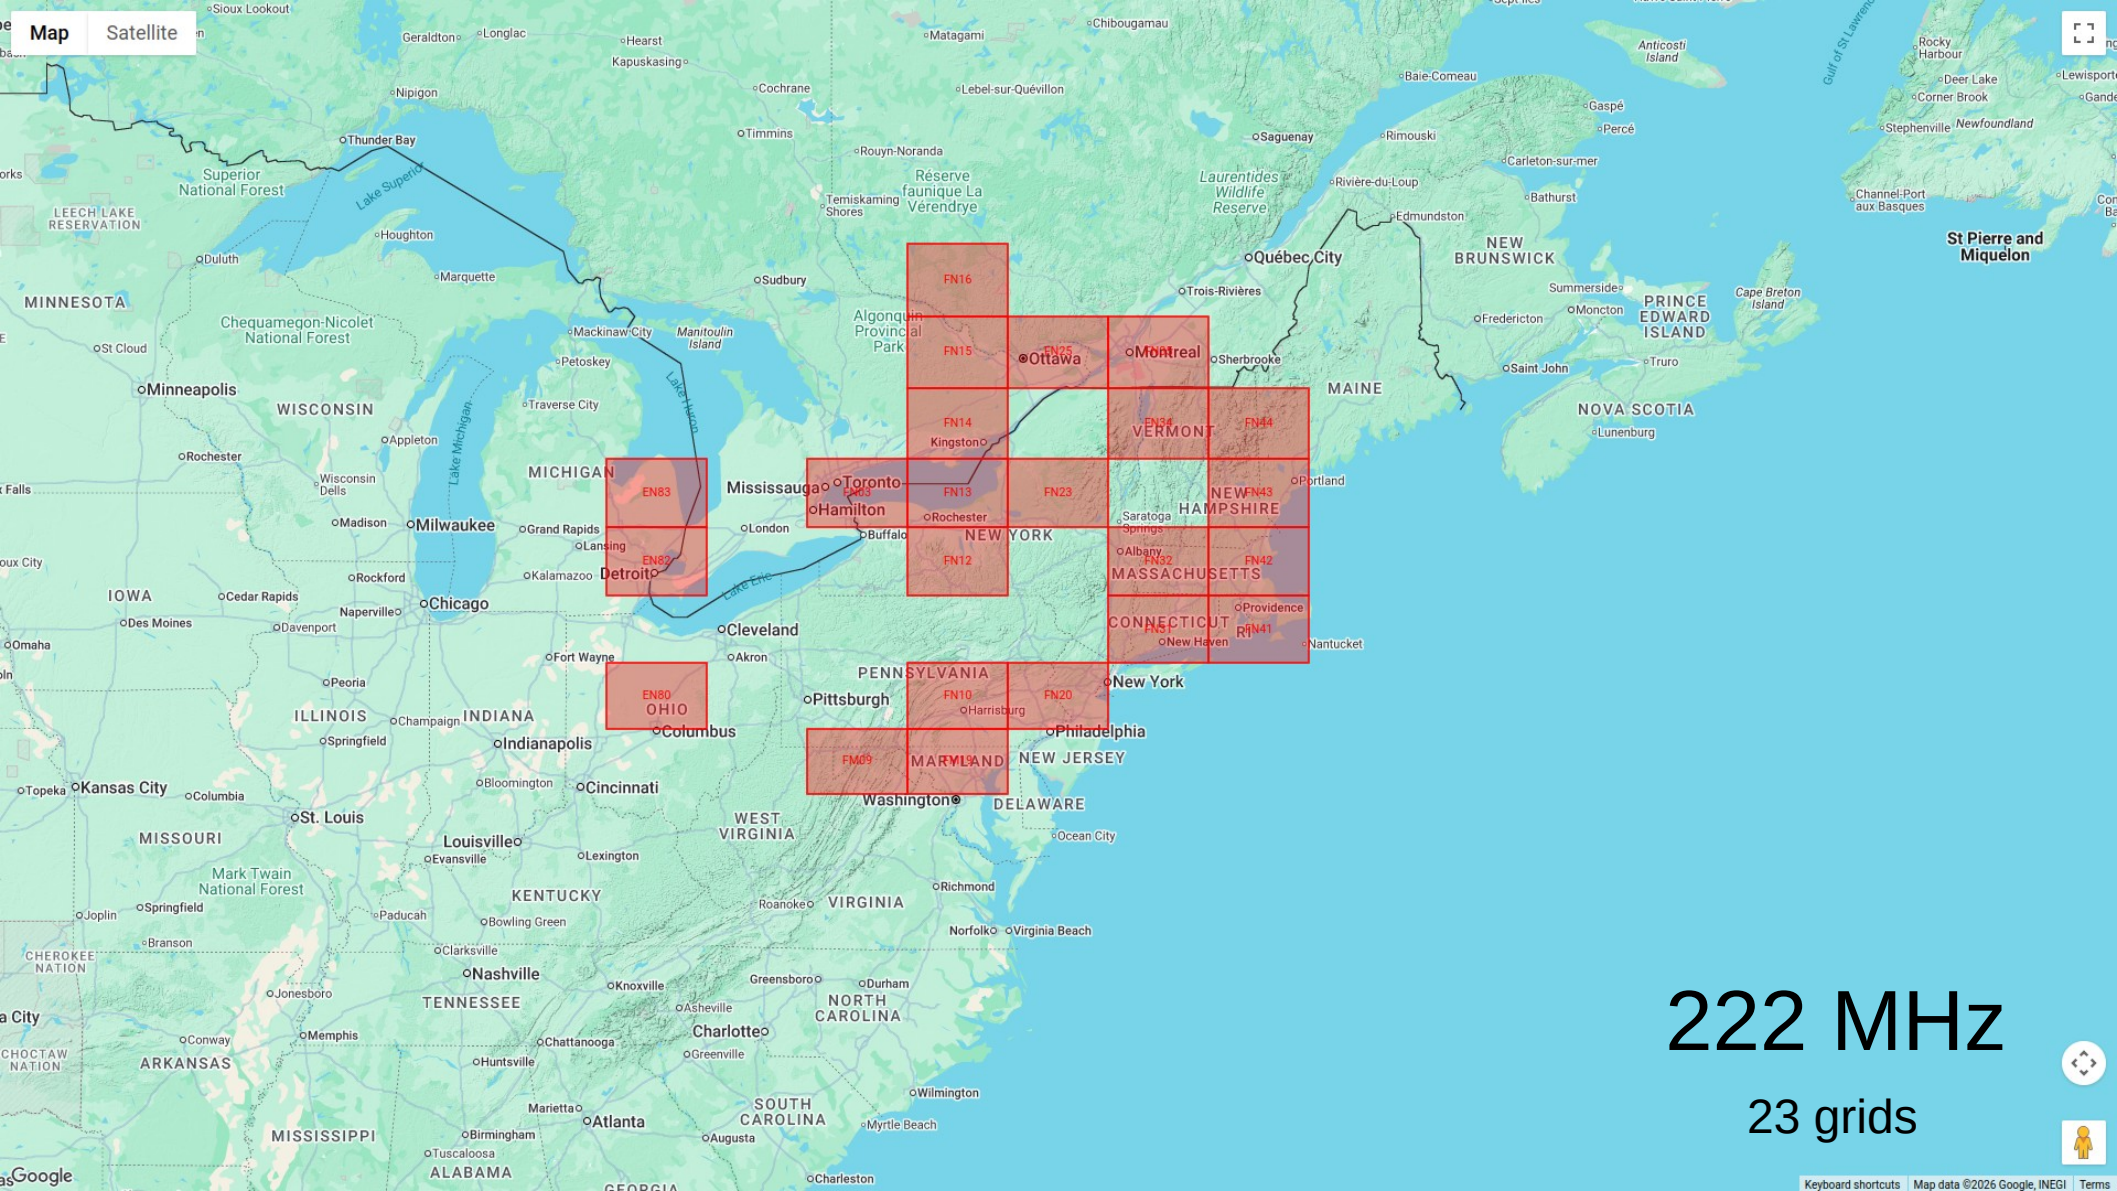

# June VHF Contest 2026 Recap

6 meters  
144 grids

222 MHz

23 grids

Map Satellite

432 MHz  
8 grids

Map Satellite

# 1296 MHz

## 6 grids

# Rover Activity

VE3KGC/R	16	FN15, FN25, FN14
VE2NR/R	10	FN26, FN16, FN14
VA3TEC/R	10	FN14, FN16
VA3CDD/R	7	FN15, FN25, FN14, FN24
VA3SGE/R	6	FN25, FN15
VE3HOA/R	4	FN15, FN25
VA3VXN/R	4	FN15, FN14
VA3DGN/R	4	FN15, FN14
VA3ELE/R	4	FN14, FN13, EN94, EN83
VE3OIL/R	2	FN13, FN14
Others	6	DO33, EM15, EM46, EM55, EN81, FN31
Total:	73	(vs. 66 in 2025)