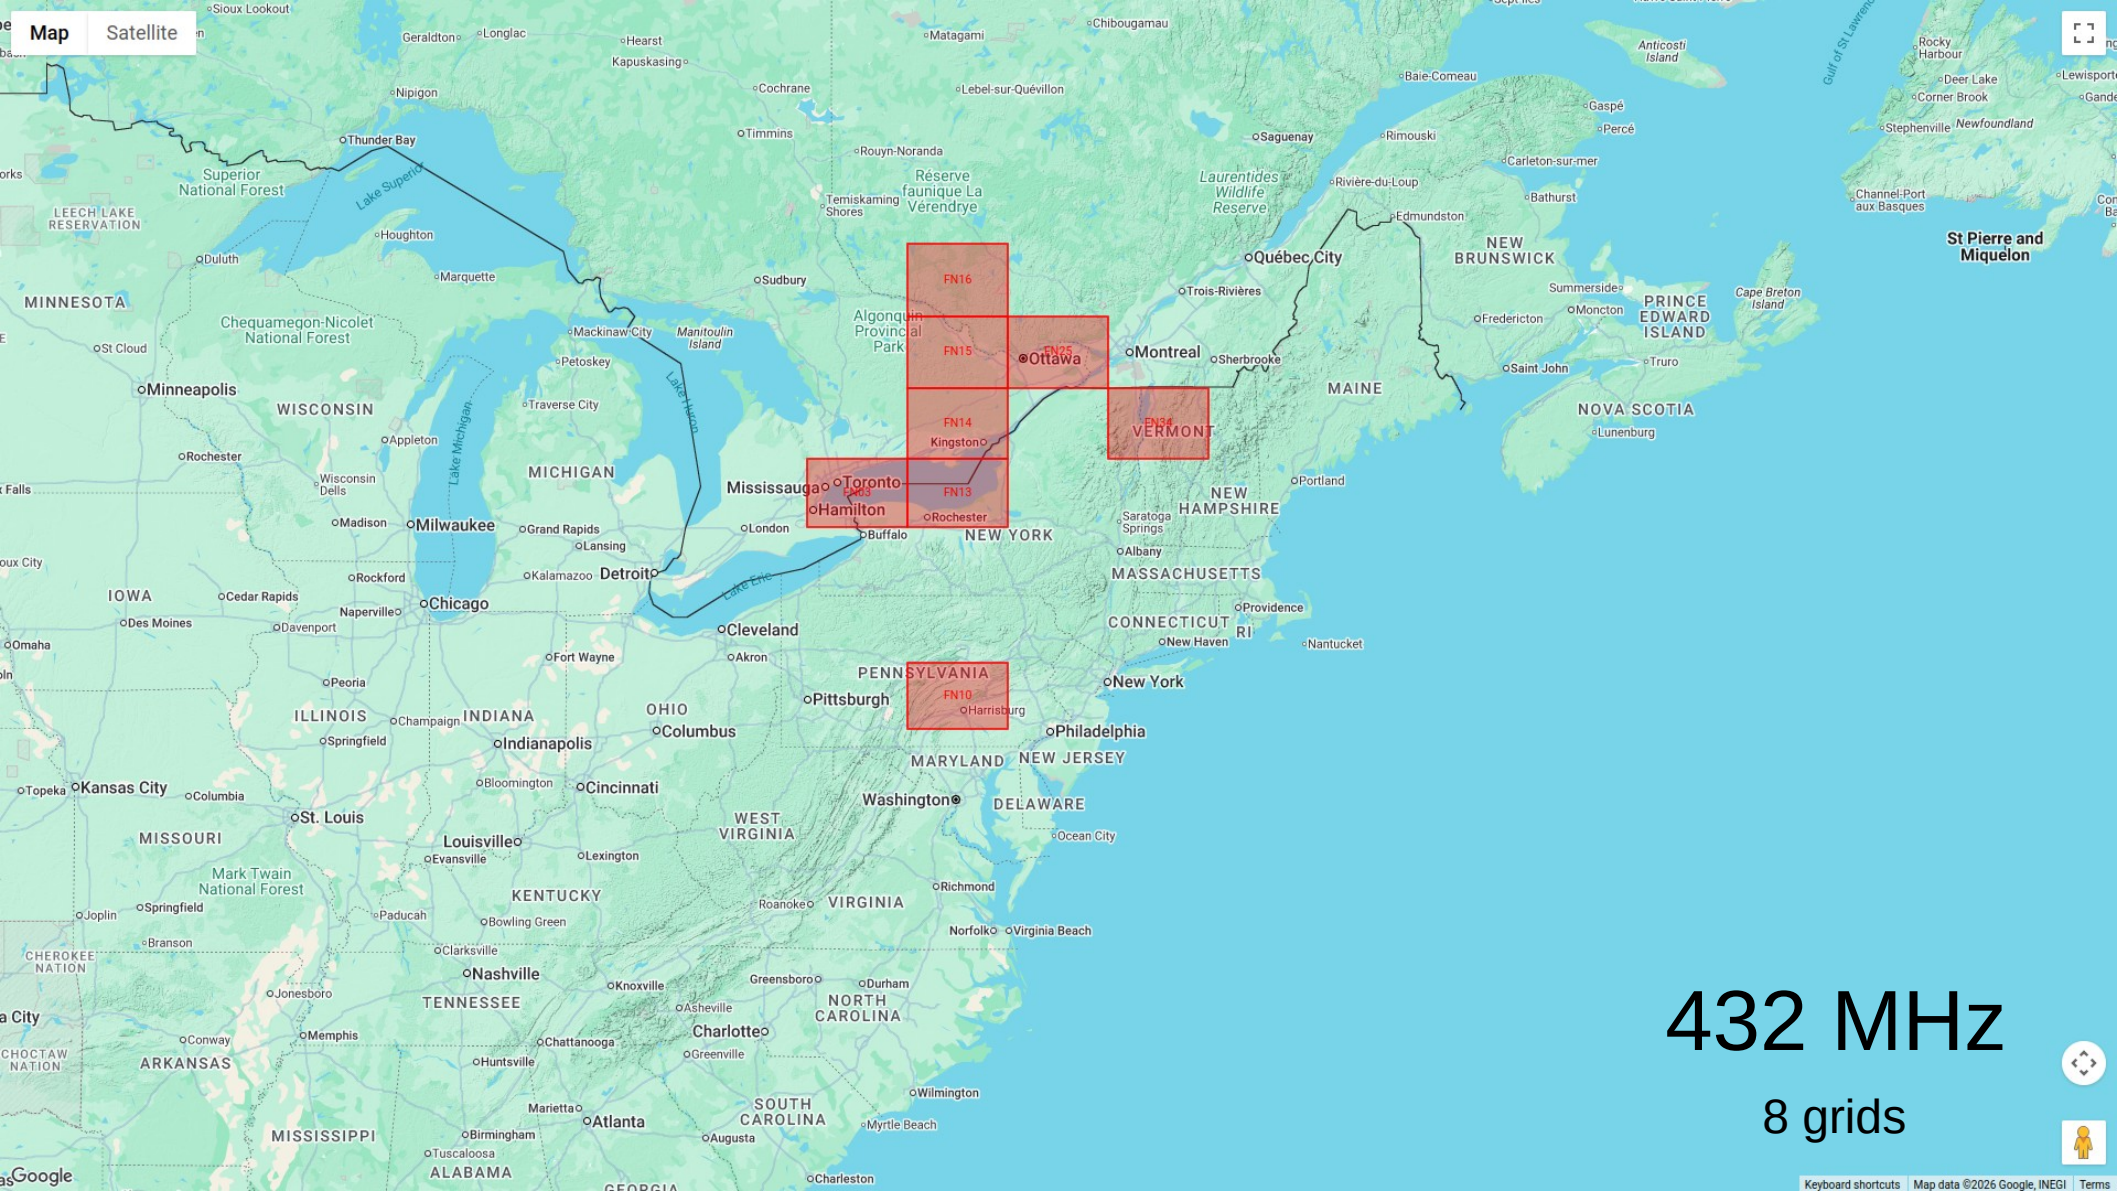

# June VHF Contest 2026 Recap

6 meters  
144 grids

222 MHz

23 grids

Map Satellite

432 MHz  
8 grids

Map Satellite

# 1296 MHz

## 6 grids

# Rover Activity

VE3KGC/R	16	FN15, FN25, FN14
VE2NR/R	10	FN26, FN16, FN14
VA3TEC/R	10	FN14, FN16
VA3CDD/R	7	FN15, FN25, FN14, FN24
VA3SGE/R	6	FN25, FN15
VE3HOA/R	4	FN15, FN25
VA3VXN/R	4	FN15, FN14
VA3DGN/R	4	FN15, FN14
VA3ELE/R	4	FN14, FN13, EN94, EN83
VE3OIL/R	2	FN13, FN14
Others	6	DO33, EM15, EM46, EM55, EN81, FN31
Total:	73	(vs. 66 in 2025)