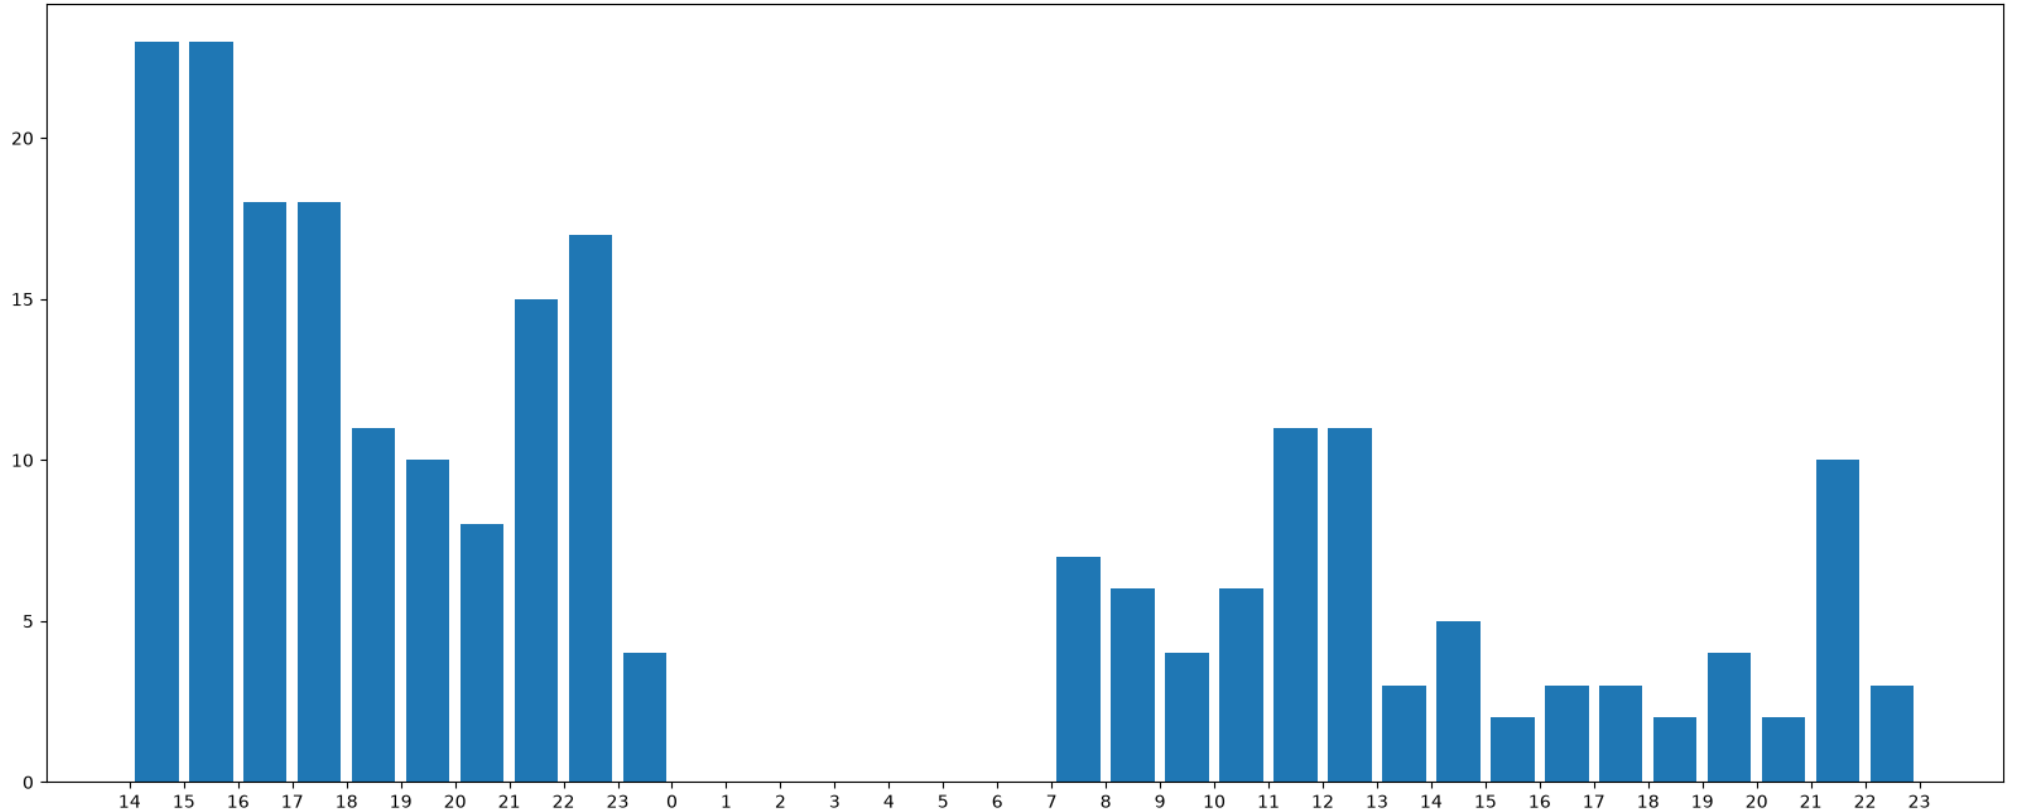

Multipliers per hour